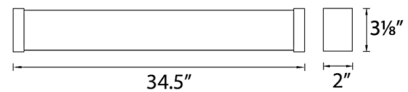

Lightology

lightology.com
866-954-4489
05-24-26

Project: _____
Company: _____
Location: _____ Fixture Type: _____
SPEC #: **WAC196938**
Approved On: _____ Approved By: _____

Svelte Wall / Ceiling Light By WAC Lighting

Description

The Svelte Wall / Ceiling Light features water clear mitered glass with ceramic glaze and aluminum end caps. No driver or transformer needed. Can be mounted on ceiling or wall in all orientations. Note: Conversion plate for 4 inch junction box included.

Specifications

COLOR . . . . . White
BODY FINISH . . . . . Chrome
WATTAGE 48W
DIMMER . . . . . Low Voltage Electronic
DIMENSIONS . . . . . 34.5"W x 3.13"H x 2"D
INTEGRATED LED MODULE . . . . . 1 x LED/48W/120V LED
COUNTRY OF ORIGIN . . . . . China

Technical Information

COLOR RENDERING . . . . . 90 CRI
LAMP COLOR 2700K
LUMENS/WATT 43.75
LUMINOUS FLUX . . . . . 2100 lumens

Shown in chrome / white

CLICK TO VIEW PRODUCT

Notes: