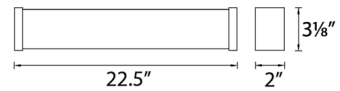

Lightology

lightology.com
866-954-4489
05-24-26

Project: _____
Company: _____
Location: _____ Fixture Type: _____
SPEC #: **WAC196938**
Approved On: _____ Approved By: _____

Svelte Wall / Ceiling Light By WAC Lighting

Description

The Svelte Wall / Ceiling Light features water clear mitered glass with ceramic glaze and aluminum end caps. No driver or transformer needed. Can be mounted on ceiling or wall in all orientations. Note: Conversion plate for 4 inch junction box included.

Specifications

COLOR . . . . . White
BODY FINISH . . . . . Chrome
WATTAGE 48W
DIMMER . . . . . Low Voltage Electronic
DIMENSIONS . . . . . 34.5"W x 3.13"H x 2"D
INTEGRATED LED MODULE . . . . . 1 x LED/48W/120V LED
COUNTRY OF ORIGIN . . . . . China

Technical Information

COLOR RENDERING . . . . . 90 CRI
LAMP COLOR 2700K
LUMENS/WATT 43.75
LUMINOUS FLUX . . . . . 2100 lumens

Shown in chrome / white

CLICK TO VIEW PRODUCT

Notes: