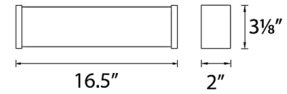

Shown in chrome / white