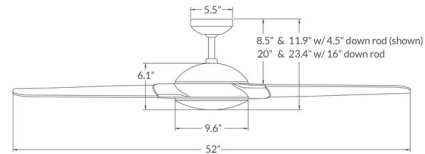

### Specifications

BLADE COLOR	Nickel
BODY FINISH	Matte Nickel
WATTAGE	N/A
DIMMER	N/A
DIMENSIONS	52"W x 23.4"H
BULB	N/A
COUNTRY OF ORIGIN	Chinese Taipei

CLICK TO VIEW PRODUCT

Notes: