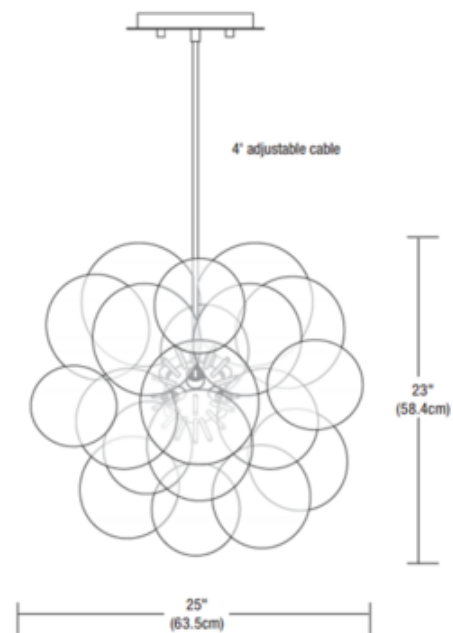

BRAND PureEdge Lighting

DESCRIPTION

Graciano suspension features 35 Chrome glass globes with a Chrome canopy, creating a stunning effect in any room. Eight 40 watt, 120 volt JCD G9 base halogen lamps are included. Includes 48 inch field adjustable suspension cable. Dimmable with a standard incandescent dimmer, sold separately.

SHADE COLOR	Smoke
BODY FINISH	Chrome
WATTAGE	320W
DIMMER	Standard 120V
DIMENSIONS	71"L x 25"W x 23"H
BULB INCLUDED	
LAMP	8 x JCD/G9/40W/120V Halogen

SPEC # EDG197033

COMPANY	PROJECT	FIXTURE TYPE	APPROVED BY	DATE