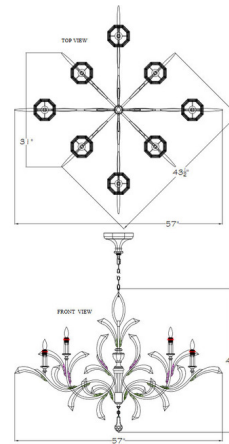

Description

The Beveled Arcs Style 2 Chandelier brings a warm traditional look to your interior space. Beveled Crystals adorn the scrolled frame in Gold, Silver, Gold Leaf, or Silver Leaf. Suitable for vaulted ceilings. Canopy: 8.5 inch diameter. Made in the USA. UL listed.

Shown in silver / crystal

Specifications

COLOR	Crystal
BODY FINISH	Silver
WATTAGE	40W
DIMMER	Standard 120V
DIMENSIONS	57"W x 40"H
BULB NOT INCLUDED	8 x B10/Candelabra (E12)/5W/120V LED
COUNTRY OF ORIGIN	United States

Technical Information

PRODUCT DIMENSIONS	Adjustable Chain Length: 72"
--------------------	------------------------------

CLICK TO VIEW PRODUCT

Notes: