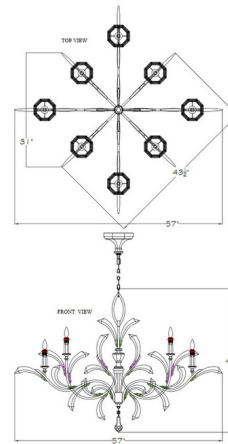

Description

The Beveled Arcs Style 2 Chandelier brings a warm traditional look to your interior space. Beveled Crystals adorn the scrolled frame in Gold, Silver, Gold Leaf, or Silver Leaf. Suitable for vaulted ceilings. Canopy: 8.5 inch diameter. Made in the USA. UL listed.

Shown in silver / crystal

Specifications

COLOR Crystal
BODY FINISH Silver
WATTAGE 40W
DIMMER Standard 120V
DIMENSIONS 57"W x 40"H
BULB NOT INCLUDED 8 x B10/Candelabra (E12)/5W/120V LED
COUNTRY OF ORIGIN United States

Technical Information

PRODUCT DIMENSIONS Adjustable Chain Length: 72"

CLICK TO VIEW PRODUCT

Notes: