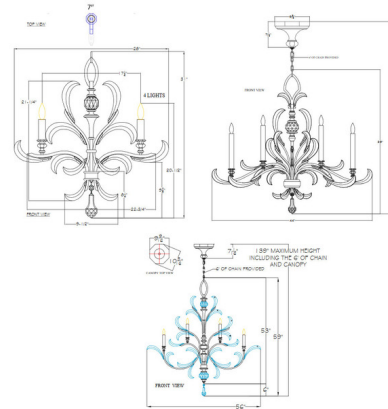

Lightology

lightology.com
866-954-4489
05-24-26

Project: _____
 Company: _____
 Location: _____ Fixture Type: _____
 SPEC #: **FAL197058**
 Approved On: _____ Approved By: _____

Beveled Arcs Style 6 Chandelier By Fine Art Handcrafted Lighting

Description

The Beveled Arcs Style 6 Chandelier brings a warm traditional look to your interior space. Beveled Crystals adorn the scrolled frame in Gold, Silver, Gold Leaf, or Silver Leaf. Suitable for vaulted ceilings. Available in 4, 6 and 10 light options. Canopy sizes are listed on the line drawing. Made in the USA. UL listed.

Shown in silver / crystal

Specifications

COLOR	Crystal
BODY FINISH	Silver
WATTAGE	50W
DIMMER	Standard 120V
DIMENSIONS	56"W x 59"H
BULB NOT INCLUDED	10 x B10/Candelabra (E12)/5W/120V LED

CLICK TO VIEW PRODUCT