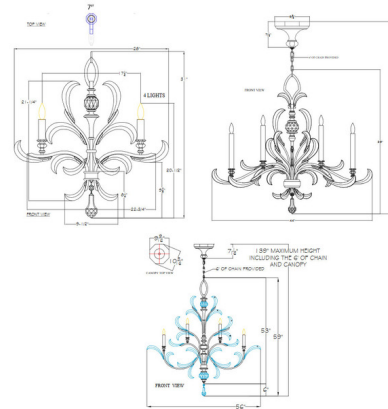

Lightology

lightology.com
866-954-4489
04-25-26

Project: _____
 Company: _____
 Location: _____ Fixture Type: _____
 SPEC #: **FAL197059**
 Approved On: _____ Approved By: _____

Beveled Arcs Style 6 Chandelier By Fine Art Handcrafted Lighting

Description

The Beveled Arcs Style 6 Chandelier brings a warm traditional look to your interior space. Beveled Crystals adorn the scrolled frame in Gold, Silver, Gold Leaf, or Silver Leaf. Suitable for vaulted ceilings. Available in 4, 6 and 10 light options. Canopy sizes are listed on the line drawing. Made in the USA. UL listed.

Shown in silver / crystal

Specifications

COLOR	Crystal
BODY FINISH	Silver
WATTAGE	20W
DIMMER	Standard 120V
DIMENSIONS	28"W x 31"H
BULB NOT INCLUDED	4 x B10/Candelabra (E12)/5W/120V LED
COUNTRY OF ORIGIN	United States

Technical Information

PRODUCT DIMENSIONS Adjustable Chain Length: 72"

CLICK TO VIEW PRODUCT

Notes: