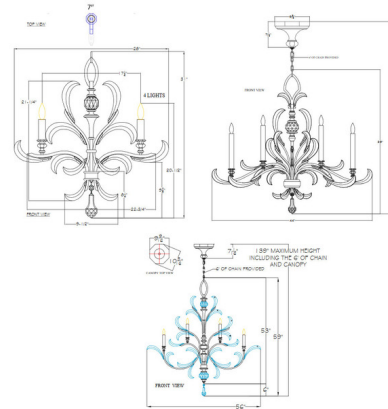

Lightology

lightology.com
866-954-4489
07-06-26

Project: _____
 Company: _____
 Location: _____ Fixture Type: _____
 SPEC #: **FAL197059**
 Approved On: _____ Approved By: _____

Beveled Arcs Style 6 Chandelier By Fine Art Handcrafted Lighting

Description

The Beveled Arcs Style 6 Chandelier brings a warm traditional look to your interior space. Beveled Crystals adorn the scrolled frame in Gold, Silver, Gold Leaf, or Silver Leaf. Suitable for vaulted ceilings. Available in 4, 6 and 10 light options. Canopy sizes are listed on the line drawing. Made in the USA. UL listed.

Shown in silver / crystal

Specifications

COLOR	Crystal
BODY FINISH	Silver
WATTAGE	20W
DIMMER	Standard 120V
DIMENSIONS	28"W x 31"H
BULB NOT INCLUDED	4 x B10/Candelabra (E12)/5W/120V LED
COUNTRY OF ORIGIN	United States

Technical Information

PRODUCT DIMENSIONS Adjustable Chain Length: 72"

CLICK TO VIEW PRODUCT

Notes: