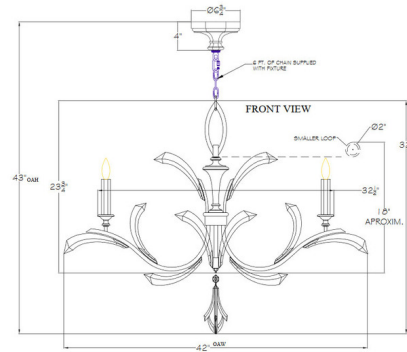

### Description

The Beveled Arcs Style 3 Chandelier brings a warm traditional look to your interior space. Beveled Crystals adorn the scrolled frame in Gold, Silver, Gold Leaf, or Silver Leaf. Suitable for vaulted ceilings. Canopy: 6.75 inch diameter. Made in the USA. UL listed.

### Specifications

COLOR	Crystal
BODY FINISH	Silver
WATTAGE	30W
DIMMER	Standard 120V
DIMENSIONS	42"W x 32"H
BULB NOT INCLUDED	6 x B10/Candelabra (E12)/5W/120V LED
COUNTRY OF ORIGIN	United States

### Technical Information

PRODUCT DIMENSIONS	Adjustable Chain Length: 72"
--------------------	------------------------------

CLICK TO VIEW PRODUCT

Notes: