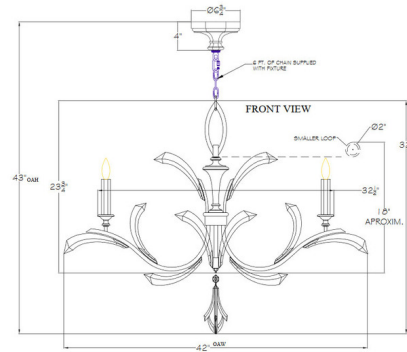

Description

The Beveled Arcs Style 3 Chandelier brings a warm traditional look to your interior space. Beveled Crystals adorn the scrolled frame in Gold, Silver, Gold Leaf, or Silver Leaf. Suitable for vaulted ceilings. Canopy: 6.75 inch diameter. Made in the USA. UL listed.

Shown in silver / crystal

Specifications

COLOR	Crystal
BODY FINISH	Silver
WATTAGE	30W
DIMMER	Standard 120V
DIMENSIONS	42"W x 32"H
BULB NOT INCLUDED	6 x B10/Candelabra (E12)/5W/120V LED
COUNTRY OF ORIGIN	United States

Technical Information

PRODUCT DIMENSIONS Adjustable Chain Length: 72"

CLICK TO VIEW PRODUCT

Notes: