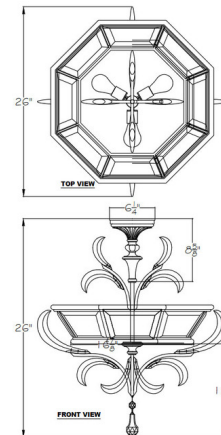

### Description

The Beveled Arcs Semi Flush Ceiling Light brings a warm traditional look to your interior space. Beveled Crystals adorn the Crackle glass diffuser and are complemented by a frame in Gold, Silver, Gold Leaf, or Silver Leaf. Not suitable for vaulted ceilings. Canopy: 6.25 inch diameter. Made in the USA. UL listed.

### Specifications

COLOR	Crystal
BODY FINISH	Silver
WATTAGE	45W
DIMMER	Standard 120V
DIMENSIONS	26"W x 26"H
BULB NOT INCLUDED	3 x A19/Medium (E26)/15W/120V LED
COUNTRY OF ORIGIN	United States

CLICK TO VIEW PRODUCT