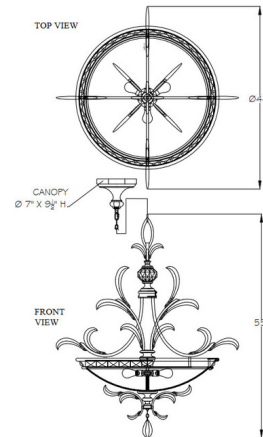

Lightology

lightology.com
866-954-4489
05-20-26

Project: _____
 Company: _____
 Location: _____ Fixture Type: _____
 SPEC #: **FAL197067**
 Approved On: _____ Approved By: _____

Beveled Arcs Scroll Pendant By Fine Art Handcrafted Lighting

Description

The Beveled Arcs Scroll Pendant brings a warm traditional look to your interior space. Beveled Crystals adorn the Cream glass bowl diffuser and are complemented by a frame in Gold, Silver, Gold Leaf, or Silver Leaf. Suitable for vaulted ceilings. Canopy: 7 inch diameter. Made in the USA. UL listed.

Shown in silver / crystal

Specifications

COLOR	Crystal
BODY FINISH	Silver
WATTAGE	45W
DIMMER	Standard 120V
DIMENSIONS	44"W x 55"H
BULB NOT INCLUDED	3 x A19/Medium (E26)/15W/120V LED
COUNTRY OF ORIGIN	United States

Technical Information

PRODUCT DIMENSIONS Adjustable Chain Length: 72"

CLICK TO VIEW PRODUCT

Notes: