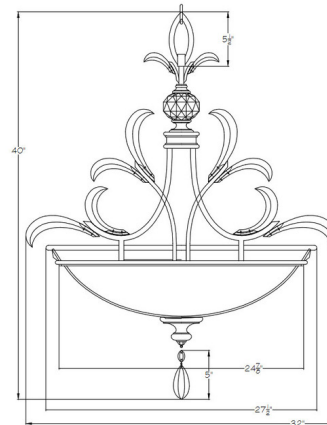

Lightology

lightology.com
866-954-4489
04-25-26

Project: _____

Company: _____

Location: _____ Fixture Type: _____

SPEC #: **FAL197068**

Approved On: _____ Approved By: _____

Beveled Arcs Bowl Pendant By Fine Art Handcrafted Lighting

Description

The Beveled Arcs Bowl Pendant brings a warm traditional look to your interior space. Beveled Crystals adorn the Cream glass bowl diffuser and are complemented by a frame in Gold, Silver, Gold Leaf, or Silver Leaf. Suitable for vaulted ceilings. Canopy: 7.5 inch diameter. Made in the USA. UL listed.

Shown in silver / crystal

Specifications

COLOR	Crystal
BODY FINISH	Silver
WATTAGE	45W
DIMMER	Standard 120V
DIMENSIONS	32"W x 40"H
BULB NOT INCLUDED	3 x A19/Medium (E26)/15W/120V LED
COUNTRY OF ORIGIN	United States

Technical Information

PRODUCT DIMENSIONS	Adjustable Chain Length: 72"
--------------------	------------------------------

CLICK TO VIEW PRODUCT

Notes: