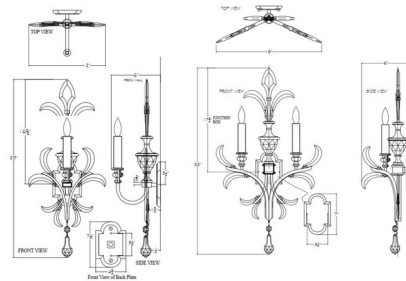

Lightology

lightology.com
866-954-4489
04-25-26

Project: _____

Company: _____

Location: _____ Fixture Type: _____

SPEC #: **FAL197070**

Approved On: _____ Approved By: _____

Beveled Arcs Fleur Wall Sconce By Fine Art Handcrafted Lighting

Description

The Beveled Arcs Fleur Wall Sconce brings a warm traditional look to your interior space. Beveled Crystals are complemented by a frame in Gold, Silver, Gold Leaf, or Silver Leaf and available in 1 and 2 light options. Made in the USA. UL listed.

Shown in silver / crystal

Specifications

COLOR	Crystal
BODY FINISH	Silver
WATTAGE	60W
DIMMER	Standard 120V
DIMENSIONS	12"W x 29"H x 6"D
BULB NOT INCLUDED	1 x B10/Candelabra (E12)/60W/120V Incandescent
OTHER BULB OPTIONS	1 x B10/Candelabra (E12)/120V LED
COUNTRY OF ORIGIN	United States