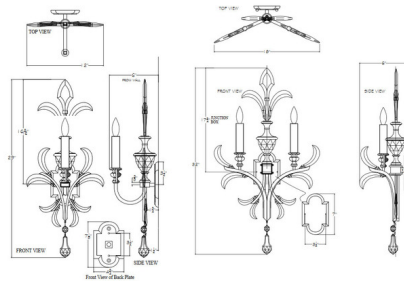

Lightology

lightology.com
866-954-4489
06-19-26

Project: _____

Company: _____

Location: _____ Fixture Type: _____

SPEC #: **FAL197070**

Approved On: _____ Approved By: _____

Beveled Arcs Fleur Wall Sconce By Fine Art Handcrafted Lighting

Description

The Beveled Arcs Fleur Wall Sconce brings a warm traditional look to your interior space. Beveled Crystals are complemented by a frame in Gold, Silver, Gold Leaf, or Silver Leaf and available in 1 and 2 light options. Made in the USA. UL listed.

Shown in silver / crystal

Specifications

COLOR	Crystal
BODY FINISH	Silver
WATTAGE	60W
DIMMER	Standard 120V
DIMENSIONS	12"W x 29"H x 6"D
BULB NOT INCLUDED	1 x B10/Candelabra (E12)/60W/120V Incandescent
OTHER BULB OPTIONS	1 x B10/Candelabra (E12)/120V LED
COUNTRY OF ORIGIN	United States