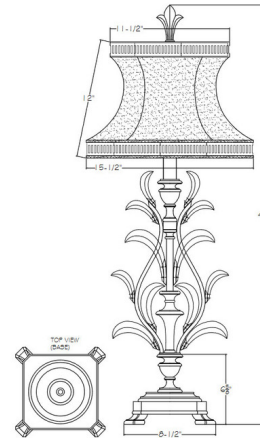

## Beveled Arcs Slim Table Lamp By Fine Art Handcrafted Lighting

### Description

The Beveled Arcs Slim Table Lamp brings a warm traditional look to your interior space. Beveled Crystals are complemented by a frame in Gold, Silver, Gold Leaf, or Silver Leaf and topped with a silk Shantung shade. On/Off switch is located on the lamp socket. Made in the USA. UL listed.

### Specifications

COLOR	Off White
BODY FINISH	Silver
WATTAGE	13W
DIMMER	Not Included
DIMENSIONS	15.5"W x 41"H
BULB NOT INCLUDED	1 x A19/Medium (E26)/13W/120V LED
OTHER BULB OPTIONS	1 x A19/Medium (E26)/120V Incandescent
COUNTRY OF ORIGIN	United States

### Technical Information

PRODUCT DIMENSIONS	Cord: 60"
--------------------	-----------

CLICK TO VIEW PRODUCT

Notes: