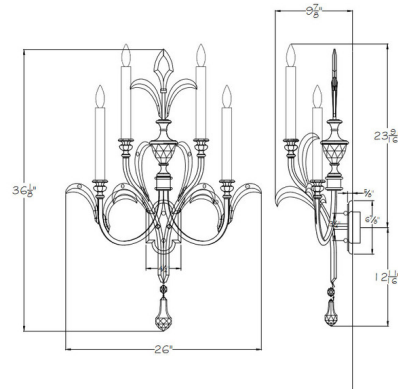

## Beveled Arcs Candelabra Wall Sconce By Fine Art Handcrafted Lighting

### Specifications

COLOR	Crystal
BODY FINISH	Silver
WATTAGE	240W
DIMMER	Standard 120V
DIMENSIONS	26"W x 36"H x 10"D
BULB NOT INCLUDED	4 x B10/Candelabra (E12)/60W/120V Incandescent
OTHER BULB OPTIONS	4 x B10/Candelabra (E12)/120V LED
COUNTRY OF ORIGIN	United States