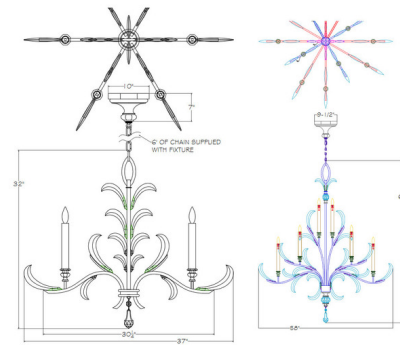

## Beveled Arcs Style 7 Chandelier By Fine Art Handcrafted Lighting

### Description

The Beveled Arcs Style 7 Chandelier brings a warm traditional look to your interior space. Beveled Crystals adorn the scrolled frame in Gold, Silver, Gold Leaf, or Silver Leaf. Suitable for vaulted ceilings. Available in 6 and 16 light options. Canopy sizes are listed on the line drawing. Made in the USA. UL listed.

### Specifications

COLOR	Crystal
BODY FINISH	Silver
WATTAGE	30W
DIMMER	Standard 120V
DIMENSIONS	37"W x 32"H
BULB NOT INCLUDED	6 x B10/Candelabra (E12)/5W/120V LED
OTHER BULB OPTIONS	6 x B10/Candelabra (E12)/120V LED
	6 x B10/Candelabra (E12)/60W/120V Incandescent
COUNTRY OF ORIGIN	United States