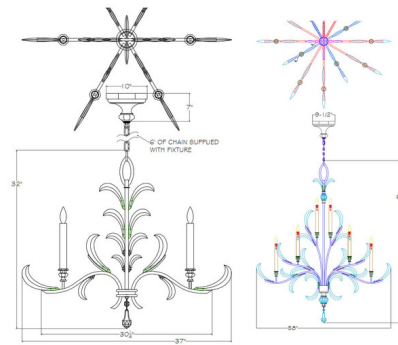

Lightology

lightology.com
866-954-4489
04-28-26

Project: _____
 Company: _____
 Location: _____ Fixture Type: _____
 SPEC #: **FAL197086**
 Approved On: _____ Approved By: _____

Beveled Arcs Style 7 Chandelier By Fine Art Handcrafted Lighting

Description

The Beveled Arcs Style 7 Chandelier brings a warm traditional look to your interior space. Beveled Crystals adorn the scrolled frame in Gold, Silver, Gold Leaf, or Silver Leaf. Suitable for vaulted ceilings. Available in 6 and 16 light options. Canopy sizes are listed on the line drawing. Made in the USA. UL listed.

Shown in silver / crystal

Specifications

COLOR	Crystal
BODY FINISH	Silver
WATTAGE	30W
DIMMER	Standard 120V
DIMENSIONS	37"W x 32"H
BULB NOT INCLUDED	6 x B10/Candelabra (E12)/5W/120V LED
OTHER BULB OPTIONS	6 x B10/Candelabra (E12)/120V LED
	6 x B10/Candelabra (E12)/60W/120V Incandescent
COUNTRY OF ORIGIN	United States