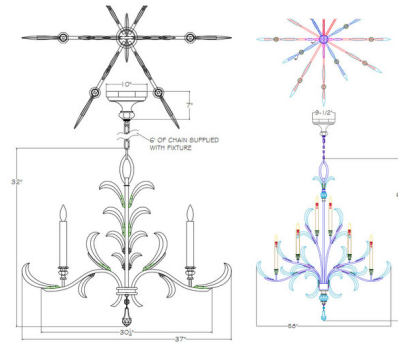

Lightology

lightology.com
866-954-4489
05-24-26

Project: _____

Company: _____

Location: _____ Fixture Type: _____

SPEC #: **FAL197088**

Approved On: _____ Approved By: _____

Beveled Arcs Style 7 Chandelier By Fine Art Handcrafted Lighting

Description

The Beveled Arcs Style 7 Chandelier brings a warm traditional look to your interior space. Beveled Crystals adorn the scrolled frame in Gold, Silver, Gold Leaf, or Silver Leaf. Suitable for vaulted ceilings. Available in 6 and 16 light options. Canopy sizes are listed on the line drawing. Made in the USA. UL listed.

Shown in silver / crystal

Specifications

COLOR	Crystal
BODY FINISH	Silver
WATTAGE	80W
DIMMER	Standard 120V
DIMENSIONS	58"W x 69"H
BULB NOT INCLUDED	16 x B10/Candelabra (E12)/5W/120V LED

CLICK TO VIEW PRODUCT