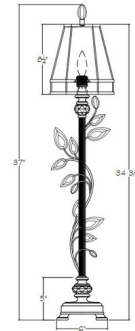

Lightology

lightology.com
866-954-4489
04-25-26

Project: _____

Company: _____

Location: _____ Fixture Type: _____

SPEC #: **FAL197099**

Approved On: _____ Approved By: _____

Crystal Laurel SlimTable Lamp By Fine Art Handcrafted Lighting

Description

The Crystal Laurel Slim Table Lamp brings both a contemporary and classic look to your interior space. The clean frame boasts faceted Crystal leaves that bring sparkle across your room. Finished in Gold Leaf and Silver Leaf and topped with a cuffed hexagon shaped Champagne fabric shade. On/Off switch is located on the lamp socket. Made in the USA. UL listed.

Shown in silver leaf / crystal

Specifications

COLOR	Crystal
BODY FINISH	Silver Leaf
WATTAGE	5W
DIMMER	Not Included
DIMENSIONS	9"W x 37"H
BULB NOT INCLUDED	1 x B10/Candelabra (E12)/5W/120V LED
COUNTRY OF ORIGIN	United States

Technical Information

PRODUCT DIMENSIONS	Cord: 60"
--------------------	-----------

CLICK TO VIEW PRODUCT

Notes: