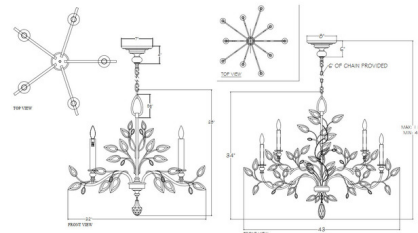

Description

The Crystal Laurel Chandelier brings both a contemporary and classic look to your interior space. The detailed frame boasts faceted Crystal leaves that bring sparkle across your room. Finished in Gold, Silver, Gold Leaf, and Silver Leaf and available in two sizes. Canopy sizes are on the line drawing. Suitable for vaulted ceilings. Made in the USA. UL listed.

Shown in antique taupe w/silver leaf / crystal

Specifications

COLOR	Crystal
BODY FINISH	Antique Taupe w/Silver Leaf
WATTAGE	25W
DIMMER	Standard 120V
DIMENSIONS	32"W x 28"H
BULB NOT INCLUDED	5 x B10/Candelabra (E12)/5W/120V LED
OTHER BULB OPTIONS	5 x B10/Candelabra (E12)/120V LED 5 x B10/Candelabra (E12)/60W/120V Incandescent
COUNTRY OF ORIGIN	United States

Technical Information

PRODUCT DIMENSIONS	Adjustable Chain Length: 72"
--------------------	------------------------------

CLICK TO VIEW PRODUCT

Notes: