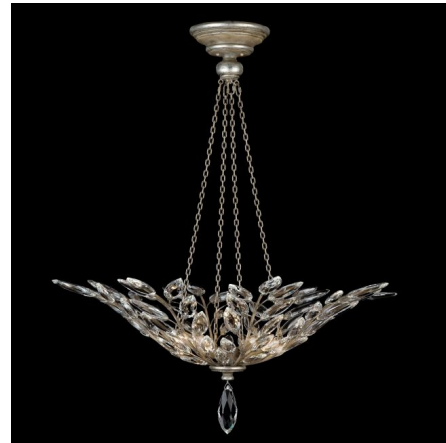

Lightology

lightology.com
866-954-4489
05-22-26

Project: _____
 Company: _____
 Location: _____ Fixture Type: _____
 SPEC #: **FAL197103**
 Approved On: _____ Approved By: _____

Crystal Laurel Bowl Pendant By Fine Art Handcrafted Lighting

Description

The Crystal Laurel Bowl Pendant brings both a contemporary and classic look to your interior space. The clean frame boasts faceted Crystal leaves that bring sparkle across your room. Finished in Gold, Silver, Gold Leaf, and Silver Leaf. Canopy: 8 inch diameter. Suitable for vaulted ceilings. Made in the USA. UL listed.

Shown in antique taupe w/silver leaf / crystal

Specifications

COLOR	Crystal
BODY FINISH	Antique Taupe w/Silver Leaf
WATTAGE	20W
DIMMER	Standard 120V
DIMENSIONS	35"W x 15"H
BULB NOT INCLUDED	4 x B10/Candelabra (E12)/5W/120V LED
OTHER BULB OPTIONS	4 x B10/Candelabra (E12)/120V LED 4 x B10/Candelabra (E12)/60W/120V Incandescent
COUNTRY OF ORIGIN	United States