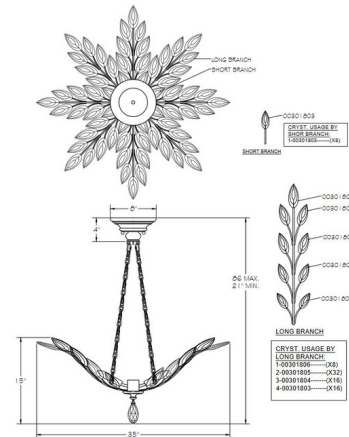

Lightology

lightology.com
866-954-4489
05-22-26

Project: _____
 Company: _____
 Location: _____ Fixture Type: _____
 SPEC #: **FAL197103**
 Approved On: _____ Approved By: _____

Crystal Laurel Bowl Pendant By Fine Art Handcrafted Lighting

Description

The Crystal Laurel Bowl Pendant brings both a contemporary and classic look to your interior space. The clean frame boasts faceted Crystal leaves that bring sparkle across your room. Finished in Gold, Silver, Gold Leaf, and Silver Leaf. Canopy: 8 inch diameter. Suitable for vaulted ceilings. Made in the USA. UL listed.

Shown in antique taupe w/silver leaf / crystal

Specifications

COLOR	Crystal
BODY FINISH	Antique Taupe w/Silver Leaf
WATTAGE	20W
DIMMER	Standard 120V
DIMENSIONS	35"W x 15"H
BULB NOT INCLUDED	4 x B10/Candelabra (E12)/5W/120V LED
OTHER BULB OPTIONS	4 x B10/Candelabra (E12)/120V LED 4 x B10/Candelabra (E12)/60W/120V Incandescent
COUNTRY OF ORIGIN	United States

Technical Information

PRODUCT DIMENSIONS	Adjustable Chain Length: 72"
--------------------	------------------------------

CLICK TO VIEW PRODUCT

Notes: