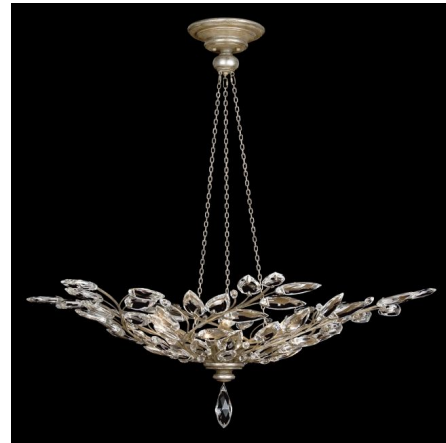

## Crystal Laurel Swirl Pendant By Fine Art Handcrafted Lighting

### Description

The Crystal Laurel Swirl Pendant brings both a contemporary and classic look to your interior space. The clean frame boasts faceted Crystal leaves that bring sparkle across your room. Finished in Gold, Silver, Gold Leaf, and Silver Leaf. Canopy: 9 inch diameter. Suitable for vaulted ceilings. Made in the USA. UL listed.

Shown in antique taupe w/silver leaf / crystal

### Specifications

COLOR	Crystal
BODY FINISH	Antique Taupe w/Silver Leaf
WATTAGE	30W
DIMMER	Standard 120V
DIMENSIONS	47"W x 16"H
BULB NOT INCLUDED	6 x B10/Candelabra (E12)/5W/120V LED
OTHER BULB OPTIONS	6 x B10/Candelabra (E12)/120V LED 6 x B10/Candelabra (E12)/60W/120V Incandescent
COUNTRY OF ORIGIN	United States