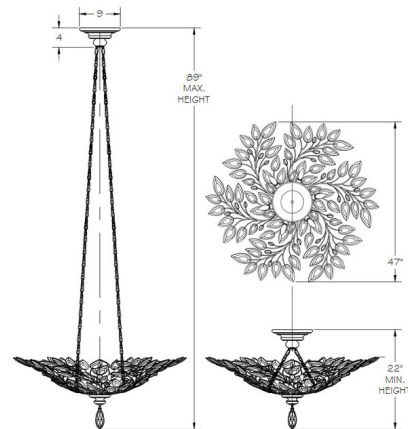

## Crystal Laurel Swirl Pendant By Fine Art Handcrafted Lighting

### Description

The Crystal Laurel Swirl Pendant brings both a contemporary and classic look to your interior space. The clean frame boasts faceted Crystal leaves that bring sparkle across your room. Finished in Gold, Silver, Gold Leaf, and Silver Leaf. Canopy: 9 inch diameter. Suitable for vaulted ceilings. Made in the USA. UL listed.

### Specifications

COLOR	Crystal
BODY FINISH	Antique Taupe w/Silver Leaf
WATTAGE	30W
DIMMER	Standard 120V
DIMENSIONS	47"W x 16"H
BULB NOT INCLUDED	6 x B10/Candelabra (E12)/5W/120V LED
OTHER BULB OPTIONS	6 x B10/Candelabra (E12)/120V LED 6 x B10/Candelabra (E12)/60W/120V Incandescent
COUNTRY OF ORIGIN	United States

### Technical Information

PRODUCT DIMENSIONS	Adjustable Chain Length: 72"
--------------------	------------------------------

CLICK TO VIEW PRODUCT

Notes: