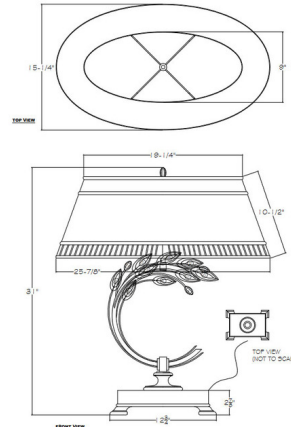

### Specifications

COLOR	Crystal
BODY FINISH	Silver Leaf
WATTAGE	13W
DIMMER	Not Included
DIMENSIONS	19.25"W x 31"H
BULB NOT INCLUDED	1 x A19/Medium (E26)/13W/120V LED
COUNTRY OF ORIGIN	United States

### Technical Information

PRODUCT DIMENSIONS	Cord: 60"
--------------------	-----------

CLICK TO VIEW PRODUCT

Notes: