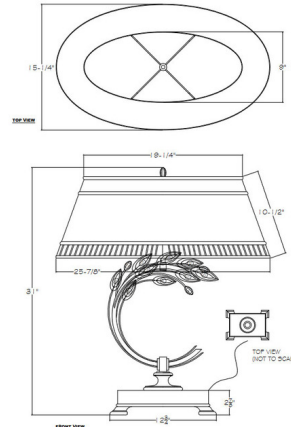

Description

The Crystal Laurel Cone Table Lamp brings both a contemporary and classic look to your interior space. The clean frame boasts faceted Crystal leaves that bring sparkle across your room. Finished in Gold Leaf or Silver Leaf with a cone shaped cuffed Champagne fabric shade. Available in Left or Right orientations. On/Off switch is located on the lamp socket. Made in the USA. UL listed.

Shown in silver leaf / crystal

Specifications

COLOR Crystal
BODY FINISH Silver Leaf
WATTAGE 13W
DIMMER Not Included
DIMENSIONS 19.25"W x 31"H
BULB NOT INCLUDED 1 x A19/Medium (E26)/13W/120V LED
COUNTRY OF ORIGIN United States

Technical Information

PRODUCT DIMENSIONS Cord: 60"

CLICK TO VIEW PRODUCT

Notes: