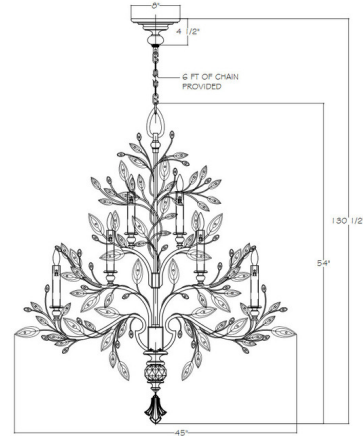

Lightology

lightology.com
866-954-4489
04-25-26

Project: _____

Company: _____

Location: _____ Fixture Type: _____

SPEC #: **FAL197108**

Approved On: _____ Approved By: _____

Crystal Laurel Dual Chandelier By Fine Art Handcrafted Lighting

Description

The Crystal Laurel Dual Chandelier brings both a contemporary and classic look to your interior space. The detailed frame boasts faceted Crystal leaves that bring sparkle across your room. Finished in Gold, Silver, Gold Leaf, and Silver Leaf. Canopy: 8 inch diameter. Suitable for vaulted ceilings. Made in the USA. UL listed.

Shown in antique taupe w/silver leaf / crystal

Specifications

COLOR	Crystal
BODY FINISH	Antique Taupe w/Silver Leaf
WATTAGE	80W
DIMMER	Standard 120V
DIMENSIONS	45"W x 54"H
BULB NOT INCLUDED	16 x B10/Candelabra (E12)/5W/120V LED
OTHER BULB OPTIONS	16 x B10/Candelabra (E12)/120V LED 16 x B10/Candelabra (E12)/60W/120V Incandescent
COUNTRY OF ORIGIN	United States

Technical Information

PRODUCT DIMENSIONS	Adjustable Chain Length: 72"
--------------------	------------------------------

CLICK TO VIEW PRODUCT

Notes: