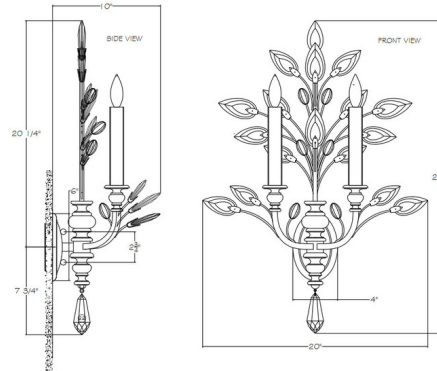

Lightology

lightology.com
866-954-4489
04-25-26

Project: _____

Company: _____

Location: _____ Fixture Type: _____

SPEC #: **FAL197111**

Approved On: _____ Approved By: _____

Crystal Laurel Fleur Wall Sconce By Fine Art Handcrafted Lighting

Description

The Crystal Laurel Fleur Wall Sconce brings both a contemporary and classic look to your interior space. The detailed frame boasts faceted Crystal leaves that bring sparkle across your room. Finished in Gold, Silver, Gold Leaf, and Silver Leaf. Made in the USA. UL listed.

Shown in antique taupe w/silver leaf / crystal

Specifications

COLOR	Crystal
BODY FINISH	Antique Taupe w/Silver Leaf
WATTAGE	10W
DIMMER	Standard 120V
DIMENSIONS	20"W x 28"H x 10"D
BULB NOT INCLUDED	2 x B10/Candelabra (E12)/5W/120V LED
OTHER BULB OPTIONS	2 x B10/Candelabra (E12)/120V LED 2 x B10/Candelabra (E12)/60W/120V Incandescent
COUNTRY OF ORIGIN	United States