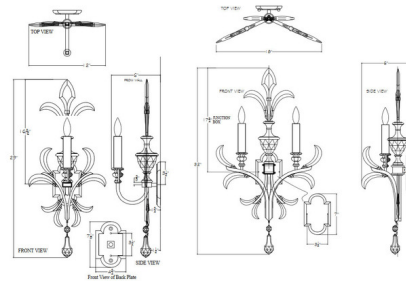

Lightology

lightology.com
866-954-4489
05-24-26

Project: _____

Company: _____

Location: _____ Fixture Type: _____

SPEC #: **FAL197115**

Approved On: _____ Approved By: _____

Beveled Arcs Fleur Wall Sconce By Fine Art Handcrafted Lighting

Description

The Beveled Arcs Fleur Wall Sconce brings a warm traditional look to your interior space. Beveled Crystals are complemented by a frame in Gold, Silver, Gold Leaf, or Silver Leaf and available in 1 and 2 light options. Made in the USA. UL listed.

Shown in gold / crystal

Specifications

COLOR Crystal
BODY FINISH Gold
WATTAGE 120W
DIMMER Standard 120V
DIMENSIONS 17"W x 32"H x 6"D
BULB NOT INCLUDED 2 x B10/Candelabra (E12)/60W/120V Incandescent
OTHER BULB OPTIONS 2 x B10/Candelabra (E12)/120V LED