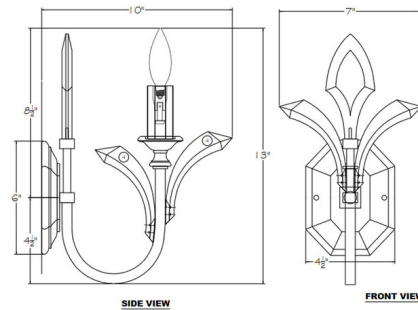

### Specifications

COLOR	Crystal
BODY FINISH	Gold
WATTAGE	60W
DIMMER	Standard 120V
DIMENSIONS	7"W x 13"H x 9.88"D
BULB NOT INCLUDED	1 x CA8/Candelabra (E12)/60W/120V Incandescent
COUNTRY OF ORIGIN	United States