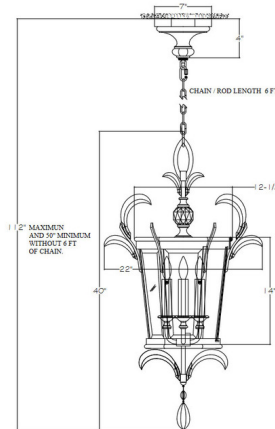

### Description

The Beveled Arcs Lantern Pendant brings a warm traditional look to your interior space. Beveled Crystals are complemented by a frame in Gold, Silver, Gold Leaf, or Silver Leaf with Clear glass panels. Canopy: 7 inch diameter. Made in the USA. UL listed.

### Specifications

COLOR	Crystal
BODY FINISH	Gold
WATTAGE	15W
DIMMER	Standard 120V
DIMENSIONS	22"W x 40"H
BULB NOT INCLUDED	3 x B10/Candelabra (E12)/5W/120V LED
COUNTRY OF ORIGIN	United States

### Technical Information

PRODUCT DIMENSIONS . . . . . Adjustable Chain Length: 72"

Shown in gold / crystal

CLICK TO VIEW PRODUCT

Notes: