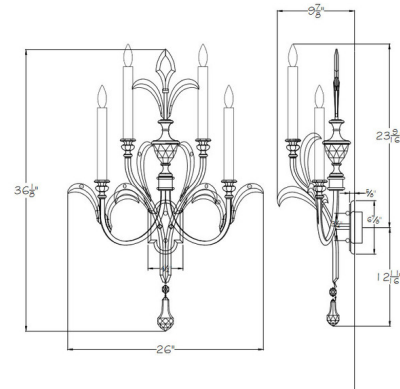

Lightology

lightology.com
866-954-4489
05-24-26

Project: _____
 Company: _____
 Location: _____ Fixture Type: _____
 SPEC #: **FAL197127**
 Approved On: _____ Approved By: _____

Beveled Arcs Candelabra Wall Sconce By Fine Art Handcrafted Lighting

Description

The Beveled Arcs Candelabra Wall Sconce brings a warm traditional look to your interior space. Beveled Crystals are complemented by a frame in Gold, Silver, Gold Leaf, or Silver Leaf. Made in the USA. UL listed.

Shown in gold / crystal

Specifications

COLOR	Crystal
BODY FINISH	Gold
WATTAGE	240W
DIMMER	Standard 120V
DIMENSIONS	26"W x 36"H x 10"D
BULB NOT INCLUDED	4 x B10/Candelabra (E12)/60W/120V Incandescent
OTHER BULB OPTIONS	4 x B10/Candelabra (E12)/120V LED