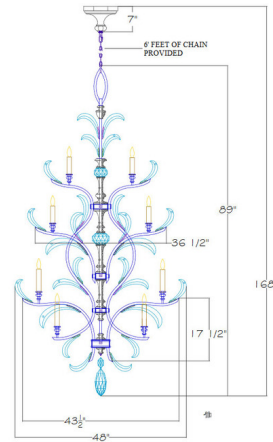

Lightology

lightology.com
866-954-4489
04-25-26

Project: _____
 Company: _____
 Location: _____ Fixture Type: _____
 SPEC #: **FAL197130**
 Approved On: _____ Approved By: _____

Beveled Arcs Style 4 Chandelier By Fine Art Handcrafted Lighting

Description

The Beveled Arcs Style 4 Chandelier brings a warm traditional look to your interior space. Beveled Crystals adorn the scrolled frame in Gold, Silver, Gold Leaf, or Silver Leaf. Suitable for vaulted ceilings. Canopy: 10 inch diameter. Made in the USA. UL listed.

Shown in gold / crystal

Specifications

COLOR	Crystal
BODY FINISH	Gold
WATTAGE	960W
DIMMER	Standard 120V
DIMENSIONS	48"W x 89"H
BULB NOT INCLUDED	16 x B10/Candelabra (E12)/60W/120V Incandescent
OTHER BULB OPTIONS	16 x B10/Candelabra (E12)/120V LED

Technical Information

PRODUCT DIMENSIONS Min/Max Overall Height: 102 Min -169 Max Inch

CLICK TO VIEW PRODUCT

Notes: