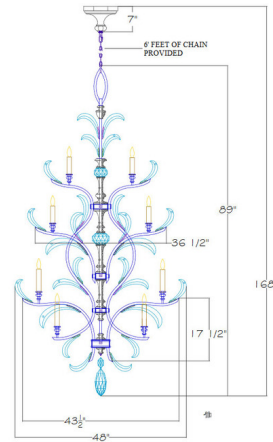

Lightology

lightology.com
866-954-4489
07-06-26

Project: _____
Company: _____
Location: _____ Fixture Type: _____
SPEC #: **FAL197130**
Approved On: _____ Approved By: _____

Beveled Arcs Style 4 Chandelier By Fine Art Handcrafted Lighting

Description

The Beveled Arcs Style 4 Chandelier brings a warm traditional look to your interior space. Beveled Crystals adorn the scrolled frame in Gold, Silver, Gold Leaf, or Silver Leaf. Suitable for vaulted ceilings. Canopy: 10 inch diameter. Made in the USA. UL listed.

Shown in gold / crystal

Specifications

COLOR	Crystal
BODY FINISH	Gold
WATTAGE	960W
DIMMER	Standard 120V
DIMENSIONS	48"W x 89"H
BULB NOT INCLUDED	16 x B10/Candelabra (E12)/60W/120V Incandescent
OTHER BULB OPTIONS	16 x B10/Candelabra (E12)/120V LED

Technical Information

PRODUCT DIMENSIONS Min/Max Overall Height: 102 Min -169 Max Inch

CLICK TO VIEW PRODUCT

Notes: