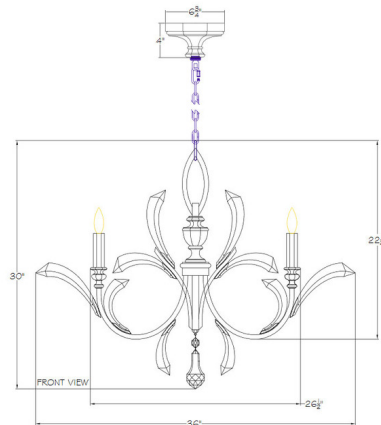

Description

The Beveled Arcs Style 1 Chandelier brings a warm traditional look to your interior space. Beveled Crystals adorn the scrolled frame in Gold, Silver, Gold Leaf, or Silver Leaf. Suitable for vaulted ceilings. Canopy: 6.75 inch diameter. Made in the USA. UL listed.

Shown in gold / crystal

Specifications

| | |
|-------------------|--------------------------------------|
| COLOR | Crystal |
| BODY FINISH | Gold |
| WATTAGE | 25W |
| DIMMER | Standard 120V |
| DIMENSIONS | 36"W x 30"H |
| BULB NOT INCLUDED | 5 x B10/Candelabra (E12)/5W/120V LED |
| COUNTRY OF ORIGIN | United States |

Technical Information

| | |
|--------------------|------------------------------|
| PRODUCT DIMENSIONS | Adjustable Chain Length: 72" |
|--------------------|------------------------------|

Notes:

CLICK TO VIEW PRODUCT