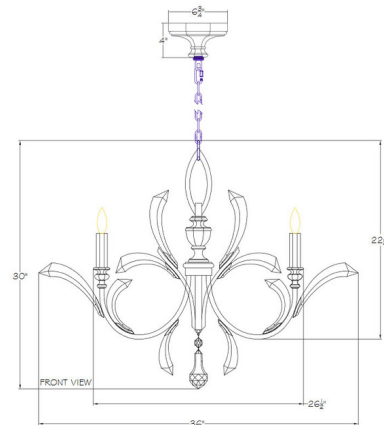

## Beveled Arcs Style 1 Chandelier By Fine Art Handcrafted Lighting

### Description

The Beveled Arcs Style 1 Chandelier brings a warm traditional look to your interior space. Beveled Crystals adorn the scrolled frame in Gold, Silver, Gold Leaf, or Silver Leaf. Suitable for vaulted ceilings. Canopy: 6.75 inch diameter. Made in the USA. UL listed.

### Specifications

|                   |                                      |
|-------------------|--------------------------------------|
| COLOR             | Crystal                              |
| BODY FINISH       | Gold                                 |
| WATTAGE           | 25W                                  |
| DIMMER            | Standard 120V                        |
| DIMENSIONS        | 36"W x 30"H                          |
| BULB NOT INCLUDED | 5 x B10/Candelabra (E12)/5W/120V LED |
| COUNTRY OF ORIGIN | United States                        |

### Technical Information

|                    |                              |
|--------------------|------------------------------|
| PRODUCT DIMENSIONS | Adjustable Chain Length: 72" |
|--------------------|------------------------------|