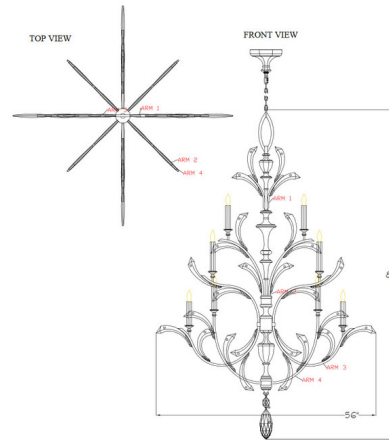

### Description

The Beveled Arcs Style 5 Chandelier brings a warm traditional look to your interior space. Beveled Crystals adorn the scrolled frame in Gold, Silver, Gold Leaf, or Silver Leaf. Suitable for vaulted ceilings. Canopy: 9 inch diameter. Made in the USA. UL listed.

### Specifications

COLOR	Crystal
BODY FINISH	Gold
WATTAGE	80W
DIMMER	Standard 120V
DIMENSIONS	56"W x 80"H
BULB NOT INCLUDED	16 x B10/Candelabra (E12)/5W/120V LED
COUNTRY OF ORIGIN	United States

### Technical Information

PRODUCT DIMENSIONS	Adjustable Chain Length: 72"
--------------------	------------------------------

CLICK TO VIEW PRODUCT

Notes: