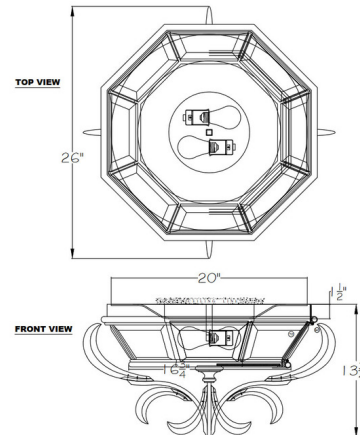

Description

The Beveled Arcs Flush Ceiling Light brings a warm traditional look to your interior space. Beveled Crystals adorn the Crackle glass diffuser and are complemented by a frame in Gold, Silver, Gold Leaf, or Silver Leaf. Not suitable for vaulted ceilings. Canopy: 20 inch diameter. Made in the USA. UL listed.

Shown in gold / crystal

Specifications

COLOR	Crystal
BODY FINISH	Gold
WATTAGE	16W
DIMMER	Standard 120V
DIMENSIONS	26"W x 14"H
BULB NOT INCLUDED	2 x A19/Medium (E26)/8W/120V LED
COUNTRY OF ORIGIN	United States