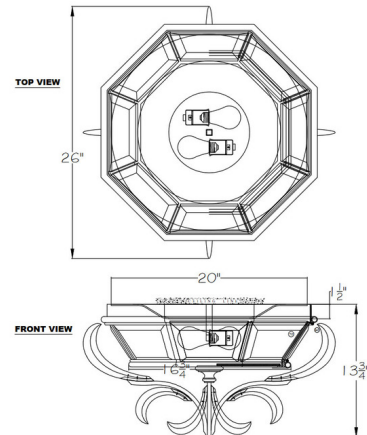

Description

The Beveled Arcs Flush Ceiling Light brings a warm traditional look to your interior space. Beveled Crystals adorn the Crackle glass diffuser and are complemented by a frame in Gold, Silver, Gold Leaf, or Silver Leaf. Not suitable for vaulted ceilings. Canopy: 20 inch diameter. Made in the USA. UL listed.

Shown in gold / crystal

Specifications

COLOR	Crystal
BODY FINISH	Gold
WATTAGE	16W
DIMMER	Standard 120V
DIMENSIONS	26"W x 14"H
BULB NOT INCLUDED	2 x A19/Medium (E26)/8W/120V LED
COUNTRY OF ORIGIN	United States