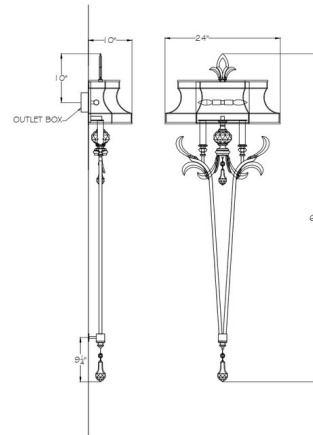

Lightology

lightology.com
866-954-4489
04-25-26

Project: _____

Company: _____

Location: _____ Fixture Type: _____

SPEC #: **FAL197163**

Approved On: _____ Approved By: _____

Beveled Arcs Tall Wall Sconce By Fine Art Handcrafted Lighting

Description

The Beveled Arcs Tall Wall Sconce brings a warm traditional look to your interior space. Beveled Crystals are complemented by a frame in Gold, Silver, Gold Leaf, or Silver Leaf and topped with a Cream fabric hardback shade. Made in the USA. UL listed.

Shown in gold / crystal

Specifications

COLOR	Crystal
BODY FINISH	Gold
WATTAGE	10W
DIMMER	Standard 120V
DIMENSIONS	24"W x 66"H x 10"D
BULB NOT INCLUDED	2 x B10/Candelabra (E12)/5W/120V LED
COUNTRY OF ORIGIN	United States