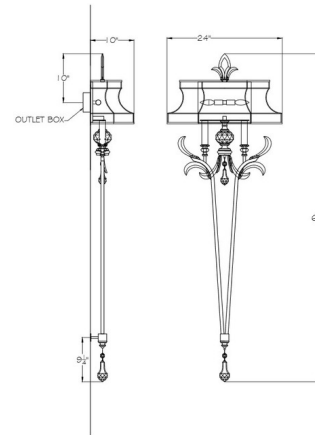

Lightology

lightology.com
866-954-4489
06-12-26

Project: _____
 Company: _____
 Location: _____ Fixture Type: _____
 SPEC #: **FAL197163**
 Approved On: _____ Approved By: _____

Beveled Arcs Tall Wall Sconce By Fine Art Handcrafted Lighting

Description

The Beveled Arcs Tall Wall Sconce brings a warm traditional look to your interior space. Beveled Crystals are complemented by a frame in Gold, Silver, Gold Leaf, or Silver Leaf and topped with a Cream fabric hardback shade. Made in the USA. UL listed.

Shown in gold / crystal

Specifications

COLOR	Crystal
BODY FINISH	Gold
WATTAGE	10W
DIMMER	Standard 120V
DIMENSIONS	24"W x 66"H x 10"D
BULB NOT INCLUDED	2 x B10/Candelabra (E12)/5W/120V LED
COUNTRY OF ORIGIN	United States