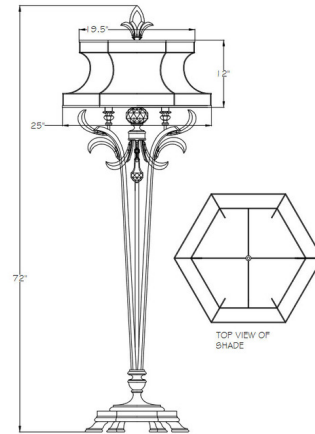

### Specifications

COLOR	Crystal
BODY FINISH	Gold
WATTAGE	13W
DIMMER	Not Included
DIMENSIONS	25"W x 72"H
BULB NOT INCLUDED	1 x A19/Medium (E26)/13W/120V LED
COUNTRY OF ORIGIN	United States

### Technical Information

PRODUCT DIMENSIONS	Cord: 96"
--------------------	-----------

CLICK TO VIEW PRODUCT

Notes: