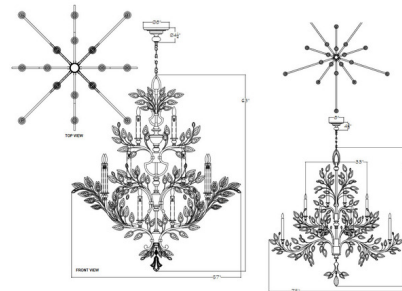

Description

The Crystal Laurel Foyer Chandelier brings both a contemporary and classic look to your interior space. The detailed frame boasts faceted Crystal leaves that bring sparkle across your room. Finished in Gold, Silver, Gold Leaf, and Silver Leaf and available in two sizes. Canopy: 8 inch diameter. Suitable for vaulted ceilings. Made in the USA. UL listed. NOTE: A special junction box is required for fixtures weighing over 50 pounds. Small size is 88 pounds, Large size is 125 pounds.

Shown in antique taupe w/silver leaf / crystal

Specifications

COLOR Crystal
BODY FINISH Antique Taupe w/Silver Leaf
WATTAGE 100W
DIMMER Standard 120V
DIMENSIONS 57"W x 63"H
BULB NOT INCLUDED 20 x B10/Candelabra (E12)/5W/120V LED
OTHER BULB OPTIONS 20 x B10/Candelabra (E12)/120V LED
20 x B10/Candelabra (E12)/60W/120V Incandescent
COUNTRY OF ORIGIN United States

Technical Information

PRODUCT DIMENSIONS Adjustable Chain Length: 72"

CLICK TO VIEW PRODUCT

Notes: