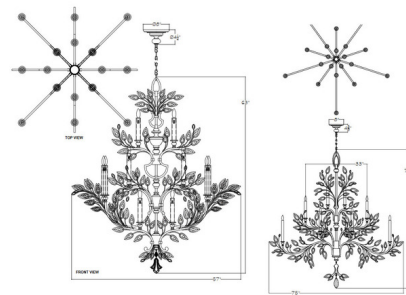

Description

The Crystal Laurel Foyer Chandelier brings both a contemporary and classic look to your interior space. The detailed frame boasts faceted Crystal leaves that bring sparkle across your room. Finished in Gold, Silver, Gold Leaf, and Silver Leaf and available in two sizes. Canopy: 8 inch diameter. Suitable for vaulted ceilings. Made in the USA. UL listed. NOTE: A special junction box is required for fixtures weighing over 50 pounds. Small size is 88 pounds, Large size is 125 pounds.

Shown in antique taupe w/silver leaf / crystal

Specifications

COLOR	Crystal
BODY FINISH	Antique Taupe w/Silver Leaf
WATTAGE	100W
DIMMER	Standard 120V
DIMENSIONS	75"W x 75"H
BULB NOT INCLUDED	20 x B10/Candelabra (E12)/5W/120V LED
OTHER BULB OPTIONS	20 x B10/Candelabra (E12)/120V LED 20 x B10/Candelabra (E12)/60W/120V Incandescent