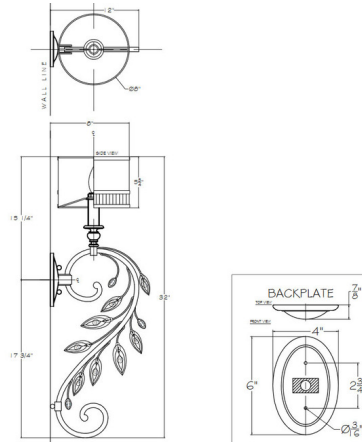

### Specifications

COLOR	Champagne Band / Silver Leaf
BODY FINISH	N/A
WATTAGE	5W
DIMMER	Standard 120V
DIMENSIONS	8"W x 32"H x 12"D
BULB NOT INCLUDED	1 x B10/Candelabra (E12)/5W/120V LED
OTHER BULB OPTIONS	1 x B10/Candelabra (E12)/120V LED 1 x B10/Candelabra (E12)/60W/120V Incandescent
COUNTRY OF ORIGIN	United States