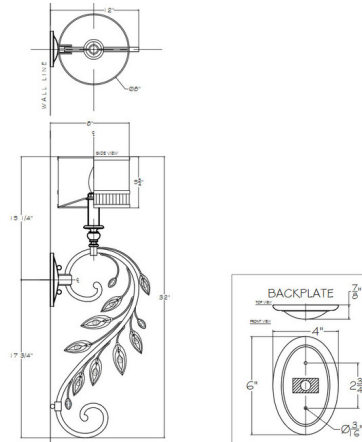

Lightology

lightology.com
866-954-4489
04-25-26

Project: _____

Company: _____

Location: _____ Fixture Type: _____

SPEC #: **FAL197184**

Approved On: _____ Approved By: _____

Crystal Laurel Wall Sconce By Fine Art Handcrafted Lighting

Description

The Crystal Laurel Wall Sconce brings both a contemporary and classic look to your interior space. The clean frame boasts faceted Crystal leaves that bring sparkle across your room and is topped with a fabric shade. Available with a Gold Leaf finish and shade in Black, Champagne, or Champagne Band or a Silver Leaf finish with a shade in Champagne band, Black, or White. Made in the USA. UL listed.

Shown in champagne band / silver leaf

Specifications

COLOR	Champagne Band / Silver Leaf
BODY FINISH	N/A
WATTAGE	5W
DIMMER	Standard 120V
DIMENSIONS	8"W x 32"H x 12"D
BULB NOT INCLUDED	1 x B10/Candelabra (E12)/5W/120V LED
OTHER BULB OPTIONS	1 x B10/Candelabra (E12)/120V LED 1 x B10/Candelabra (E12)/60W/120V Incandescent
COUNTRY OF ORIGIN	United States