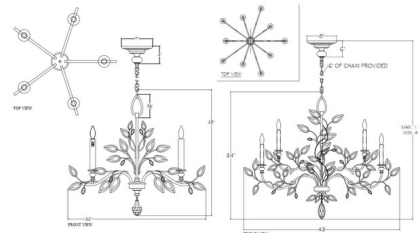

Description

The Crystal Laurel Chandelier brings both a contemporary and classic look to your interior space. The detailed frame boasts faceted Crystal leaves that bring sparkle across your room. Finished in Gold, Silver, Gold Leaf, and Silver Leaf and available in two sizes. Canopy sizes are on the line drawing. Suitable for vaulted ceilings. Made in the USA. UL listed.

Shown in antique warm gold leaf / crystal

Specifications

COLOR	Crystal
BODY FINISH	Antique Warm Gold Leaf
WATTAGE	50W
DIMMER	Standard 120V
DIMENSIONS	43"W x 34"H
BULB NOT INCLUDED	10 x B10/Candelabra (E12)/5W/120V LED
OTHER BULB OPTIONS	10 x B10/Candelabra (E12)/120V LED 10 x B10/Candelabra (E12)/60W/120V Incandescent