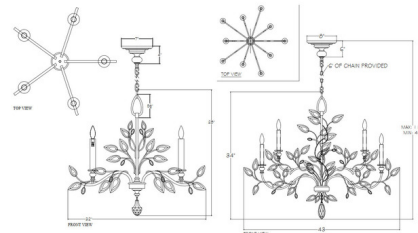

### Description

The Crystal Laurel Chandelier brings both a contemporary and classic look to your interior space. The detailed frame boasts faceted Crystal leaves that bring sparkle across your room. Finished in Gold, Silver, Gold Leaf, and Silver Leaf and available in two sizes. Canopy sizes are on the line drawing. Suitable for vaulted ceilings. Made in the USA. UL listed.

### Specifications

COLOR	Crystal
BODY FINISH	Antique Warm Gold Leaf
WATTAGE	50W
DIMMER	Standard 120V
DIMENSIONS	43"W x 34"H
BULB NOT INCLUDED	10 x B10/Candelabra (E12)/5W/120V LED
OTHER BULB OPTIONS	10 x B10/Candelabra (E12)/120V LED 10 x B10/Candelabra (E12)/60W/120V Incandescent