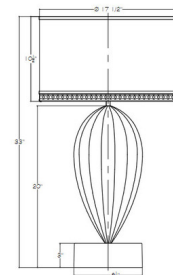

Description

The Allegretto Drop Table Lamp brings a clean detailed look to your interior space. The wide detailed shade is complemented by a unique frame, perfect for a variety of room styles. Available with a Silver Leaf body and a shade in White Linen, White fabric, or Black fabric or a Gold Leaf body and shade in White Linen, Champagne fabric, or Black fabric. On/Off switch is located on the lamp socket. Made in the USA. UL listed.

Shown in white linen / silver leaf

Specifications

COLOR	White Linen / Silver Leaf
BODY FINISH	N/A
WATTAGE	15W
DIMMER	Not Included
DIMENSIONS	17.5"W x 33"H
BULB NOT INCLUDED	1 x A19/Medium (E26)/15W/120V LED
COUNTRY OF ORIGIN	United States

Technical Information

PRODUCT DIMENSIONS	Cord: 60"
--------------------	-----------

CLICK TO VIEW PRODUCT

Notes: