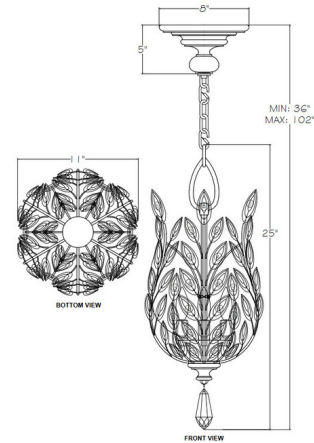

### Description

The Crystal Laurel Mini Pendant brings both a contemporary and classic look to your interior space. The clean frame boasts faceted Crystal leaves that bring sparkle across your room. Finished in Gold, Silver, Gold Leaf, and Silver Leaf. Canopy: 8 inch diameter. Suitable for vaulted ceilings. Made in the USA. UL listed.

### Specifications

COLOR	Crystal
BODY FINISH	Antique Taupe w/Silver Leaf
WATTAGE	15W
DIMMER	Standard 120V
DIMENSIONS	11"W x 25"H
BULB NOT INCLUDED	3 x B10/Candelabra (E12)/5W/120V LED
OTHER BULB OPTIONS	1 x B10/Candelabra (E12)/120V LED 1 x B10/Candelabra (E12)/60W/120V Incandescent
COUNTRY OF ORIGIN	United States

### Technical Information

PRODUCT DIMENSIONS	Adjustable Chain Length: 72"
--------------------	------------------------------

Shown in antique taupe w/silver leaf / crystal

CLICK TO VIEW PRODUCT

Notes: