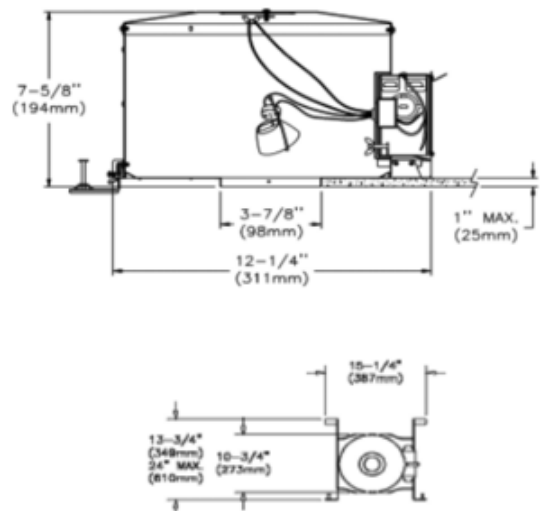

**BRAND** Lightolier by Signify

**DESCRIPTION**

Lytepoints 302MRAICEX 3.75 Inch IC AirSeal New Construction Frame-Kit Kit is designed for mounting prior to ceiling installation. IC designation allows insulation to be in direct contact with insulation. Includes 60 watt, 12 volt Class 2 electronic transformer. One 50 watt, 12 volt GX5.3 MR16 halogen lamp is required, but not included. UL listed. Rated for damp or wet location depending on trim option used. 12.25 inch width x 10.75 inch depth x 7.6 inch height. A complete fixture includes a frame-in kit and a trim kit, sold separately.

<b>TRIM COLOR</b>	Aluminum
<b>BODY FINISH</b>	N/A
<b>WATTAGE</b>	50W
<b>DIMMER</b>	Low Voltage Electronic
<b>DIMENSIONS</b>	12.25"W x 7.6"H x 10.75"D
<b>BULB NOT INCLUDED</b>	
<b>LAMP</b>	1 x MR16/GX5.3/50W/12V Halogen

*Technical Information*

<b>CEILING TYPE</b>	Drywall with Trim
<b>HOUSING TYPE</b>	New construction IC Airtight
<b>HOUSING HEIGHT</b>	8"
<b>APERTURE SIZE</b>	3.750"

**SPEC #** LTL19730

COMPANY	PROJECT	FIXTURE TYPE	APPROVED BY	DATE