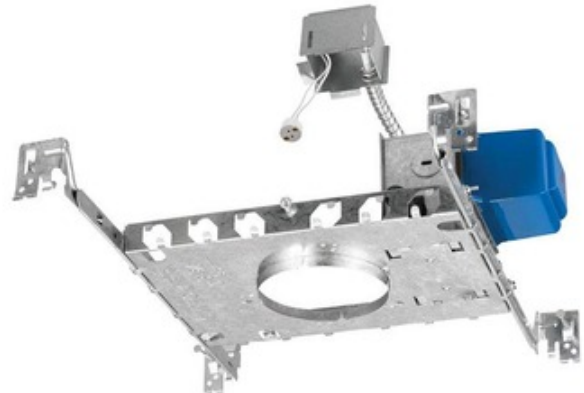

BRAND

Lightolier by Signify

DESCRIPTION

Lytepoints 302MREX 3.75 Inch Non-IC New Construction Frame-Kit Kit features Silent Pack sound dampening technology. Non-IC designation requires that insulation be kept a minimum of 3 inches away from housing. Includes 60 watt 12 volt Class 2 electronic transformer. One 50 watt, 12 volt GX5.3 MR16 halogen lamp is required, but not included. UL listed. Rated for damp or wet location depending on trim option used. 12.5 inch width x 7 inch depth x 5.75 inch height. A complete fixture includes a frame-in kit and a trim, sold separately.

Shown in: Aluminum

TRIM COLOR	Aluminum
BODY FINISH	N/A
WATTAGE	50W
DIMMER	Low Voltage Electronic
DIMENSIONS	12.5"W x 5.75"H x 7"D
LAMP	1 x MR16/GX5.3/50W/12V Halogen

Technical Information

CEILING TYPE	Drywall with Trim
HOUSING TYPE	New Construction NON IC
HOUSING HEIGHT	6"
APERTURE SIZE	3.750"