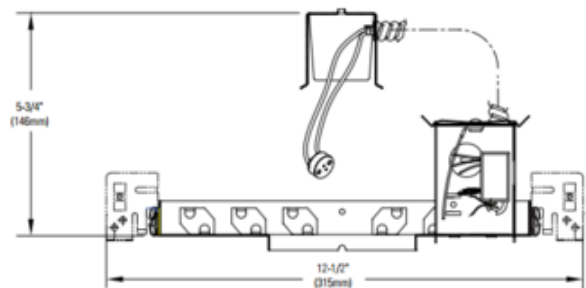

COMPANY

PROJECT

FIXTURE TYPE

APPROVED BY

DATE