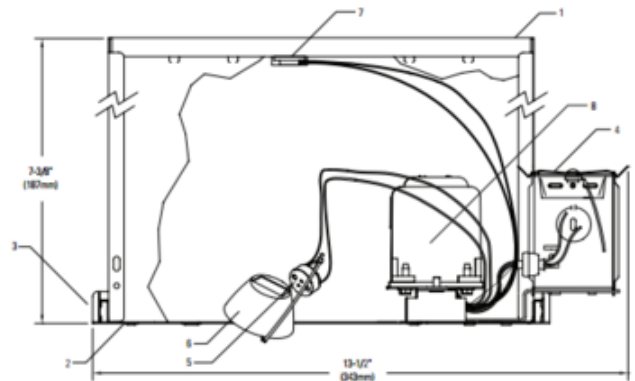

COMPANY	PROJECT	FIXTURE TYPE	APPROVED BY	DATE