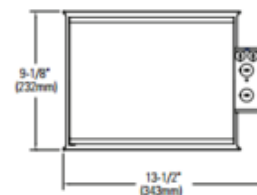

COMPANY	PROJECT	FIXTURE TYPE	APPROVED BY	DATE