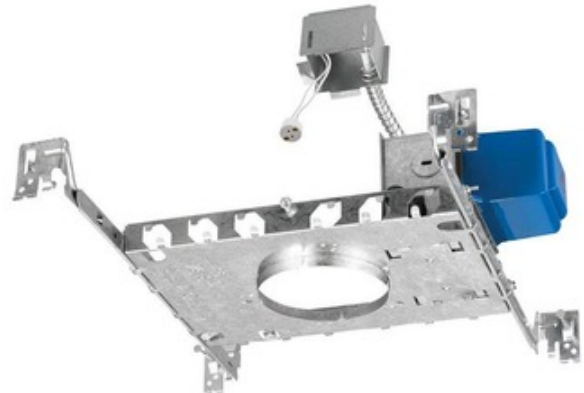

BRAND Lightolier by Signify

DESCRIPTION

Lytepoints 302MRSPX 3.75 Inch Non-IC New Construction Frame-Kit Kit features Silent Pack sound dampening technology. Non-IC designation requires that insulation be kept a minimum of 3 inches away from housing. Includes 50 watt 12 volt magnetic transformer. One 50 watt, 12 volt GX5.3 MR16 halogen lamp is required, but not included. UL listed. Rated for damp or wet location depending on trim option used. 13.5 inch width x 7 inch depth x 6 inch height. A complete fixture includes a frame-in kit and a trim kit, sold separately.

TRIM COLOR	Aluminum
BODY FINISH	N/A
WATTAGE	50W
DIMMER	Low Voltage Magnetic
DIMENSIONS	13.5"W x 6"H x 7"D
BULB NOT INCLUDED	
LAMP	1 x MR16/GX5.3/50W/12V Halogen

Technical Information

CEILING TYPE	Drywall with Trim
HOUSING TYPE	New Construction NON IC
HOUSING HEIGHT	6"
APERTURE SIZE	3.750"