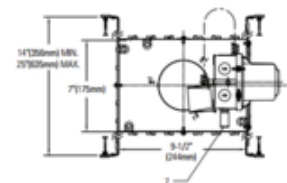

COMPANY	PROJECT	FIXTURE TYPE	APPROVED BY	DATE