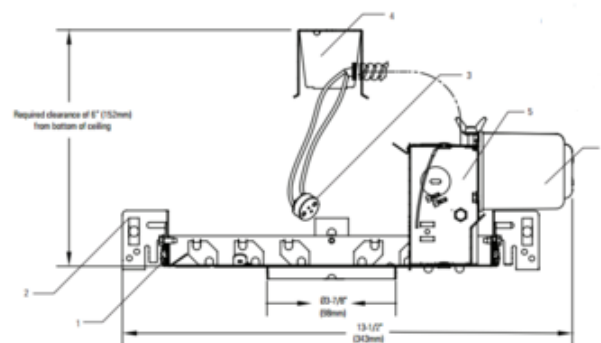

COMPANY	PROJECT	FIXTURE TYPE	APPROVED BY	DATE