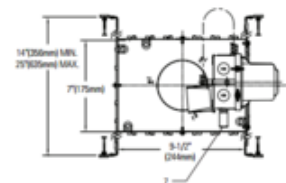

COMPANY	PROJECT	FIXTURE TYPE	APPROVED BY	DATE