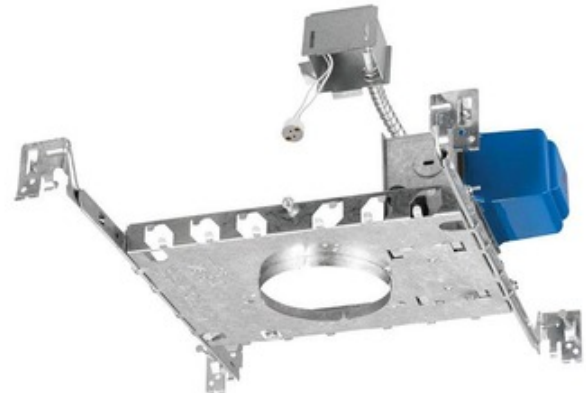

BRAND

Lightolier by Signify

DESCRIPTION

Lytepoints 302MRSPX 3.75 Inch Non-IC New Construction Frame-Kit Kit features Silent Pack sound dampening technology. Non-IC designation requires that insulation be kept a minimum of 3 inches away from housing. Includes 50 watt 12 volt magnetic transformer. One 50 watt, 12 volt GX5.3 MR16 halogen lamp is required, but not included. UL listed. Rated for damp or wet location depending on trim option used. 13.5 inch width x 7 inch depth x 6 inch height. A complete fixture includes a frame-in kit and a trim kit, sold separately.

Shown in: Aluminum

TRIM COLOR	Aluminum
BODY FINISH	N/A
WATTAGE	50W
DIMMER	Low Voltage Magnetic
DIMENSIONS	13.5"W x 6"H x 7"D
LAMP	1 x MR16/GX5.3/50W/12V Halogen

Technical Information

CEILING TYPE	Drywall with Trim
HOUSING TYPE	New Construction NON IC
HOUSING HEIGHT	6"
APERTURE SIZE	3.750"