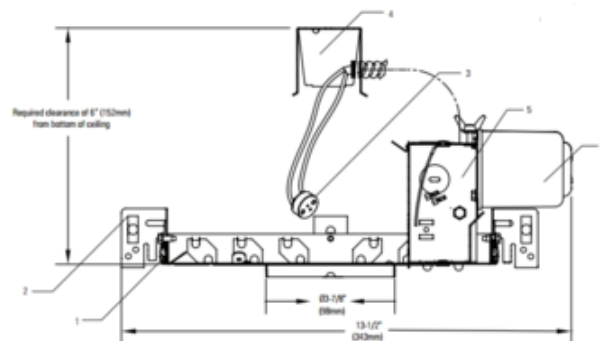

COMPANY	PROJECT	FIXTURE TYPE	APPROVED BY	DATE