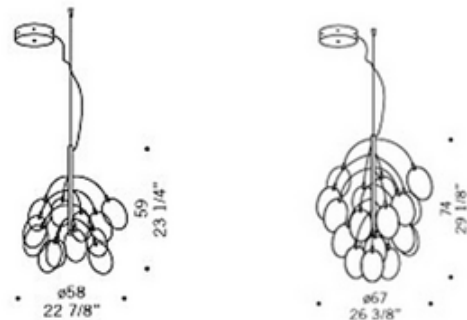

**DESIGNER**

Oriano Favaretto

**BRAND**

De Majo

**DESCRIPTION**

Pro-Secco Off Center Suspension features Clear borosilicate glass diffusers and finish in Chrome. Available in a 13 and 19 light option. Requires 20 watt 12 volt G4 halogen bi-pin lamps, not included. Dimensions: 13 Light: 22.8 inch diameter x 23.25 inch height. 19 Light: 26.4 inch diameter x 29.1 inch height. Includes low voltage magnetic transformer and 59 inch field adjustable suspension cable.

<b>SHADE COLOR</b>	Clear
<b>BODY FINISH</b>	Chrome
<b>WATTAGE</b>	380W
<b>DIMMER</b>	Low Voltage Magnetic
<b>DIMENSIONS</b>	26.4"W x 29.1"H
<b>BULB NOT INCLUDED</b>	
<b>LAMP</b>	19 x JC/G4 (bipin)/20W/12V Halogen