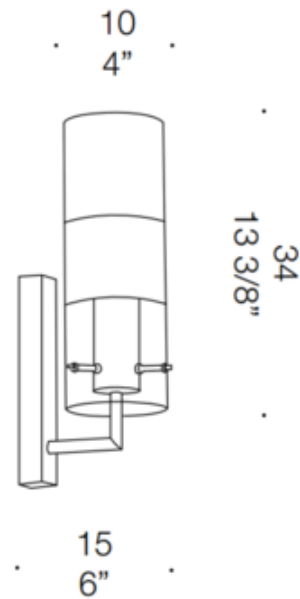

COMPANY

PROJECT

FIXTURE TYPE

APPROVED BY

DATE