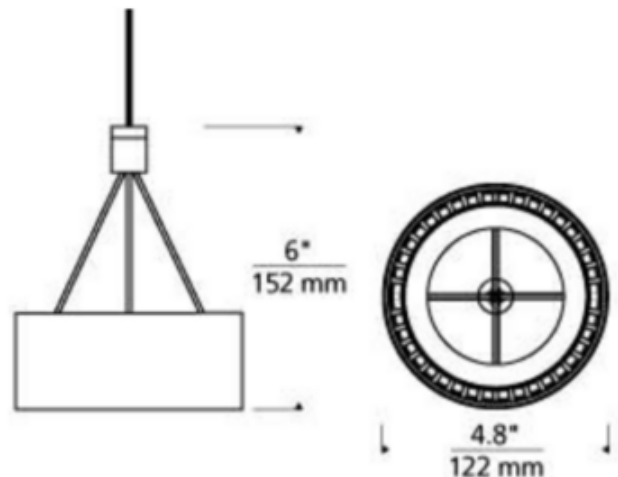

**BRAND** Visual Comfort Modern

**DESCRIPTION**

The Corum Freejack Pendant is defined by its open center, thin metal frame and exposed geometrical heat sink. Inspired by the latest in automotive headlamp technology, when viewed from above, the center glows with a hint of illumination. Compatible for use with 1-circuit Monorail track system or Freejack canopy. Supplied with six feet of field-cuttable suspension cable and Freejack connector. Freejack canopy required if used as a monopoint, sold separately. LED canopy compatible with both halogen and LED lamp options. Dimmer type dependent on system transformer (low voltage magnetic or electronic). ETL listed.

<b>SHADE COLOR</b>	N/A
<b>BODY FINISH</b>	Satin Nickel
<b>WATTAGE</b>	5W
<b>DIMMER</b>	Dimmable
<b>DIMENSIONS</b>	4.8"W x 6"H
<b>INTEGRATED LED MODULE</b>	
<b>LAMP</b>	1 x LED/5W/12V LED

*Technical Information*

<b>LUMINOUS FLUX</b>	500 lumens
<b>LUMENS/WATT</b>	100.00
<b>LAMP COLOR</b>	3000K
<b>COLOR RENDERING</b>	80 CRI
<b>LAMP LIFE</b>	50000 hours

**SPEC #** TLG198401

COMPANY	PROJECT	FIXTURE TYPE	APPROVED BY	DATE