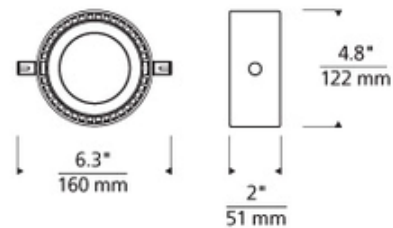

COMPANY	PROJECT	FIXTURE TYPE	APPROVED BY	DATE