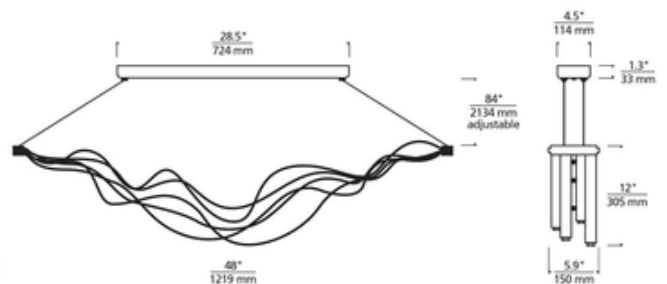

**BRAND**

Tech Lighting

**DESCRIPTION**

Surge LED Suspension features downward and upward facing LED strips providing downlight and uplight to create layers of illumination. Available with a Satin Nickel or White finish. Includes 75 watts of LED (63 watts, 4200 net lumens of downlight and 12 watts, 800 net lumens of uplight), 3000K color temperature. Ships with seven feet of field-adjustable suspension cable. ETL listed. Dimensions: 48 inch width x 5.9 inch depth x 12 inch height. Maximum overall height 97.3 inches. Mechanical connector and L connector accessory available, sold separately.

*Shown in: Satin Nickel*

<b>SHADE COLOR</b>	N/A
<b>BODY FINISH</b>	Satin Nickel
<b>WATTAGE</b>	75W
<b>DIMMER</b>	Low Voltage Electronic
<b>DIMENSIONS</b>	48"W x 12"H x 5.9"D
<b>LAMP</b>	1 x LED/75W/120V LED

*Technical Information*

<b>LUMINOUS FLUX</b>	2694 lumens
<b>LUMENS/WATT</b>	35.92
<b>LAMP COLOR</b>	3000 K
<b>COLOR RENDERING</b>	90 CRI
<b>LAMP LIFE</b>	30000 hours

**ITEM NUMBER** TLG198510

COMPANY

PROJECT