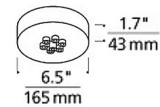

By Visual Comfort Architectural

Description

Craft a unique, custom-made chandelier using the Line Voltage Mini Multi Port Canopy. Simply choose the pendants and canopy finish that suit your space. The canopy has a minimal footprint, ideal for residential and commercial applications that call for a small hardware footprint. All sizes are ETL listed, and the 19-port is damp rated. Note: Some sizes are not available in all finishes.

Shown in antique bronze

3-Port

7-Port

11-Port

19-Port

Specifications

COLOR	N/A
BODY FINISH	Antique Bronze
WATTAGE	N/A
DIMMER	Standard 120V
DIMENSIONS	6.5"W x 1.7"H
BULB	N/A

CLICK TO VIEW PRODUCT