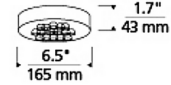

Shown in antique bronze

3-Port

7-Port

11-Port

19-Port

Specifications

COLOR	N/A
BODY FINISH	Antique Bronze
WATTAGE	N/A
DIMMER	Standard 120V
DIMENSIONS	6.5"W x 1.7"H
BULB	N/A

CLICK TO VIEW PRODUCT