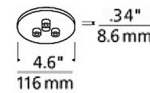

By Visual Comfort Architectural

Description

Craft a unique, custom-made chandelier using the Line Voltage Mini Multi Port Canopy. Simply choose the pendants and canopy finish that suit your space. The canopy has a minimal footprint, ideal for residential and commercial applications that call for a small hardware footprint. All sizes are ETL listed, and the 19-port is damp rated. Note: Some sizes are not available in all finishes.

Shown in antique bronze

3-Port

7-Port

11-Port

19-Port

Specifications

COLOR	N/A
BODY FINISH	Antique Bronze
WATTAGE	N/A
DIMMER	Standard 120V
DIMENSIONS	6.5"W x 1.7"H
BULB	N/A

CLICK TO VIEW PRODUCT