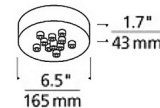

Shown in antique bronze

3-Port

7-Port

11-Port

19-Port

Specifications

COLOR	N/A
BODY FINISH	Antique Bronze
WATTAGE	N/A
DIMMER	Standard 120V
DIMENSIONS	6.5"W x 1.7"H
BULB	N/A

CLICK TO VIEW PRODUCT