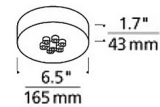

By Visual Comfort Architectural

Description

Craft a unique, custom-made chandelier using the Line Voltage Mini Multi Port Canopy. Simply choose the pendants and canopy finish that suit your space. The canopy has a minimal footprint, ideal for residential and commercial applications that call for a small hardware footprint. All sizes are ETL listed, and the 19-port is damp rated. Note: Some sizes are not available in all finishes.

Shown in antique bronze

3-Port

7-Port

11-Port

19-Port

Specifications

COLOR	N/A
BODY FINISH	Antique Bronze
WATTAGE	N/A
DIMMER	Standard 120V
DIMENSIONS	4.6"W x 0.34"H
BULB	N/A

CLICK TO VIEW PRODUCT