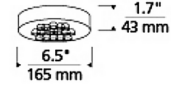

Shown in antique bronze

3-Port

7-Port

11-Port

19-Port

Specifications

COLOR	N/A
BODY FINISH	Antique Bronze
WATTAGE	N/A
DIMMER	Standard 120V
DIMENSIONS	4.6"W x 0.34"H
BULB	N/A

CLICK TO VIEW PRODUCT