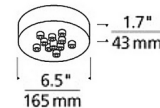

Shown in antique bronze

3-Port

7-Port

11-Port

19-Port

Specifications

COLOR	N/A
BODY FINISH	Antique Bronze
WATTAGE	N/A
DIMMER	Standard 120V
DIMENSIONS	4.6"W x 0.34"H
BULB	N/A

CLICK TO VIEW PRODUCT