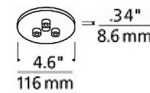

By Visual Comfort Architectural

Description

Craft a unique, custom-made chandelier using the Line Voltage Mini Multi Port Canopy. Simply choose the pendants and canopy finish that suit your space. The canopy has a minimal footprint, ideal for residential and commercial applications that call for a small hardware footprint. All sizes are ETL listed, and the 19-port is damp rated. Note: Some sizes are not available in all finishes.

Shown in antique bronze

3-Port

7-Port

11-Port

19-Port

Specifications

COLOR	N/A
BODY FINISH	Antique Bronze
WATTAGE	N/A
DIMMER	Standard 120V
DIMENSIONS	4.6"W x 0.34"H
BULB	N/A

CLICK TO VIEW PRODUCT