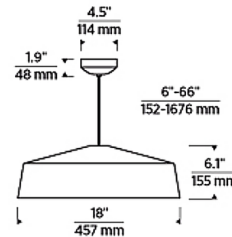

By Visual Comfort Modern

Description

The Masque Grande Pendant exhibits midcentury modern influence through its simple yet unique silhouette, while its meticulously hand-painted crown adds a distinctive polished element to the hand-blown shade. A gently curved diffuser inside evenly distributes LED light across your space. Suitable for residential and commercial applications, this pendant works well as a standalone or in multiples to illuminate entryways, dining areas and kitchen islands. 120V: TRIAC and ELV dimmable. 277V: 0-10V dimmable.

Shown in black / smoke / black

Specifications

COLOR	Smoke / Black
BODY FINISH	Black
WATTAGE	22W
DIMMER	Low Voltage Electronic
DIMENSIONS	74"L x 18"W x 6.1"H
INTEGRATED LED MODULE	1 x LED/22W/120V LED
COUNTRY OF ORIGIN	China